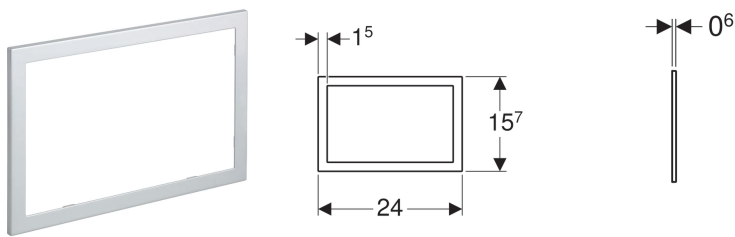

**Geberit cover frame for flush plate Sigma60**

**Application purposes**

- For Geberit flush plates Sigma60, series 2016
- For covering unfinished tile edges

Art. no.	Surface / colour	Material designation	B	B1	H	T
115.641.GH.1	chrome-plated, brushed, easy-to-clean coated	Die-cast zinc	24 cm	1.5 cm	15.7 cm	0.6 cm
115.641.21.1	gloss chrome-plated	Die-cast zinc	24 cm	1.5 cm	15.7 cm	0.6 cm